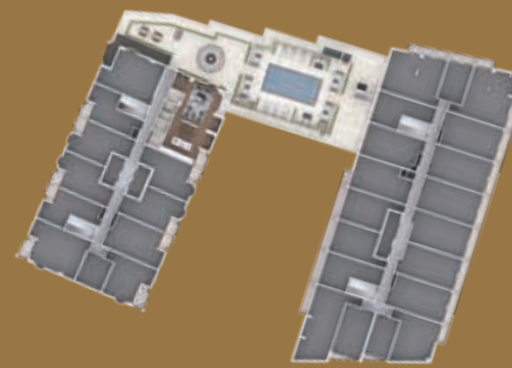

GROUND FLOOR PARTIAL

- 1 LIBRARY / LOUNGE
- 2 WAITING AREA LOUNGE
- 3 VESTIBULE
- 4 RECEPTION
- 5 MAIL ROOM
- 6 PARCEL STORAGE
- 7 BIKE STORAGE
- 8 OFFICE
- 9 UNIVERSAL WASHROOM
- 10 PET WASH
- 11 UTILITY ROOM
- 12 VESTIBULE
- 13 LOUNGE
- 14 RECEPTION
- 15 ADMIN OFFICE
- 16 SECURITY
- 17 UNIVERSAL WASHROOM
- 18 MAIL ROOM
- 19 PARCEL STORAGE
- 20 TTC VESTIBULE

GATHER AROUND THE FIRE PIT AND
SHARE A SOCIAL SIP WITH FRIENDS
OR HOST AN AL FRESCO MEAL
UNDER THE STARS MADE EASY WITH
BBQ STATIONS, AN OUTDOOR PREP
KITCHEN, AND DINING LOUNGE.

LEVEL 5 PARTIAL

OUTDOOR

- 1 ALL AGES GAME AREA
- 2 TODDLER AREA
- 3 KIDS PLAY
- 4 SEATING AREA

INDOOR

- 5 KIDS PLAY
- 6 UNIVERSAL WASHROOM

LEVEL 9 PARTIAL

- 1 PRIVATE DINING WITH BBQ
- 2 CABANA WITH BBQ
- 3 LOUNGE

LEVEL 10 PARTIAL

OUTDOOR

- 1 POOL
- 2 FIRE PIT
- 3 OUTDOOR DINING WITH BBQ

INDOOR

- 4 LOUNGE
- 5 PRIVATE DINING WITH KITCHEN
- 6 UNIVERSAL WASHROOM

SERENE AND SOCIAL, FIND YOUR
PLACE IN THE SUN SURROUNDED BY
BREATHTAKING VIEWS.

RENDERING IS ARTIST'S CONCEPT

MEET UP WITH FRIENDS IN THIS STYLISH LOUNGE TO PRACTICE YOUR SWING ON A GOLF SIMULATOR, THEN SHARE DRINKS AT THE BAR WHILE OVERLOOKING VIEWS OF THE DON VALLEY GOLF COURSE.