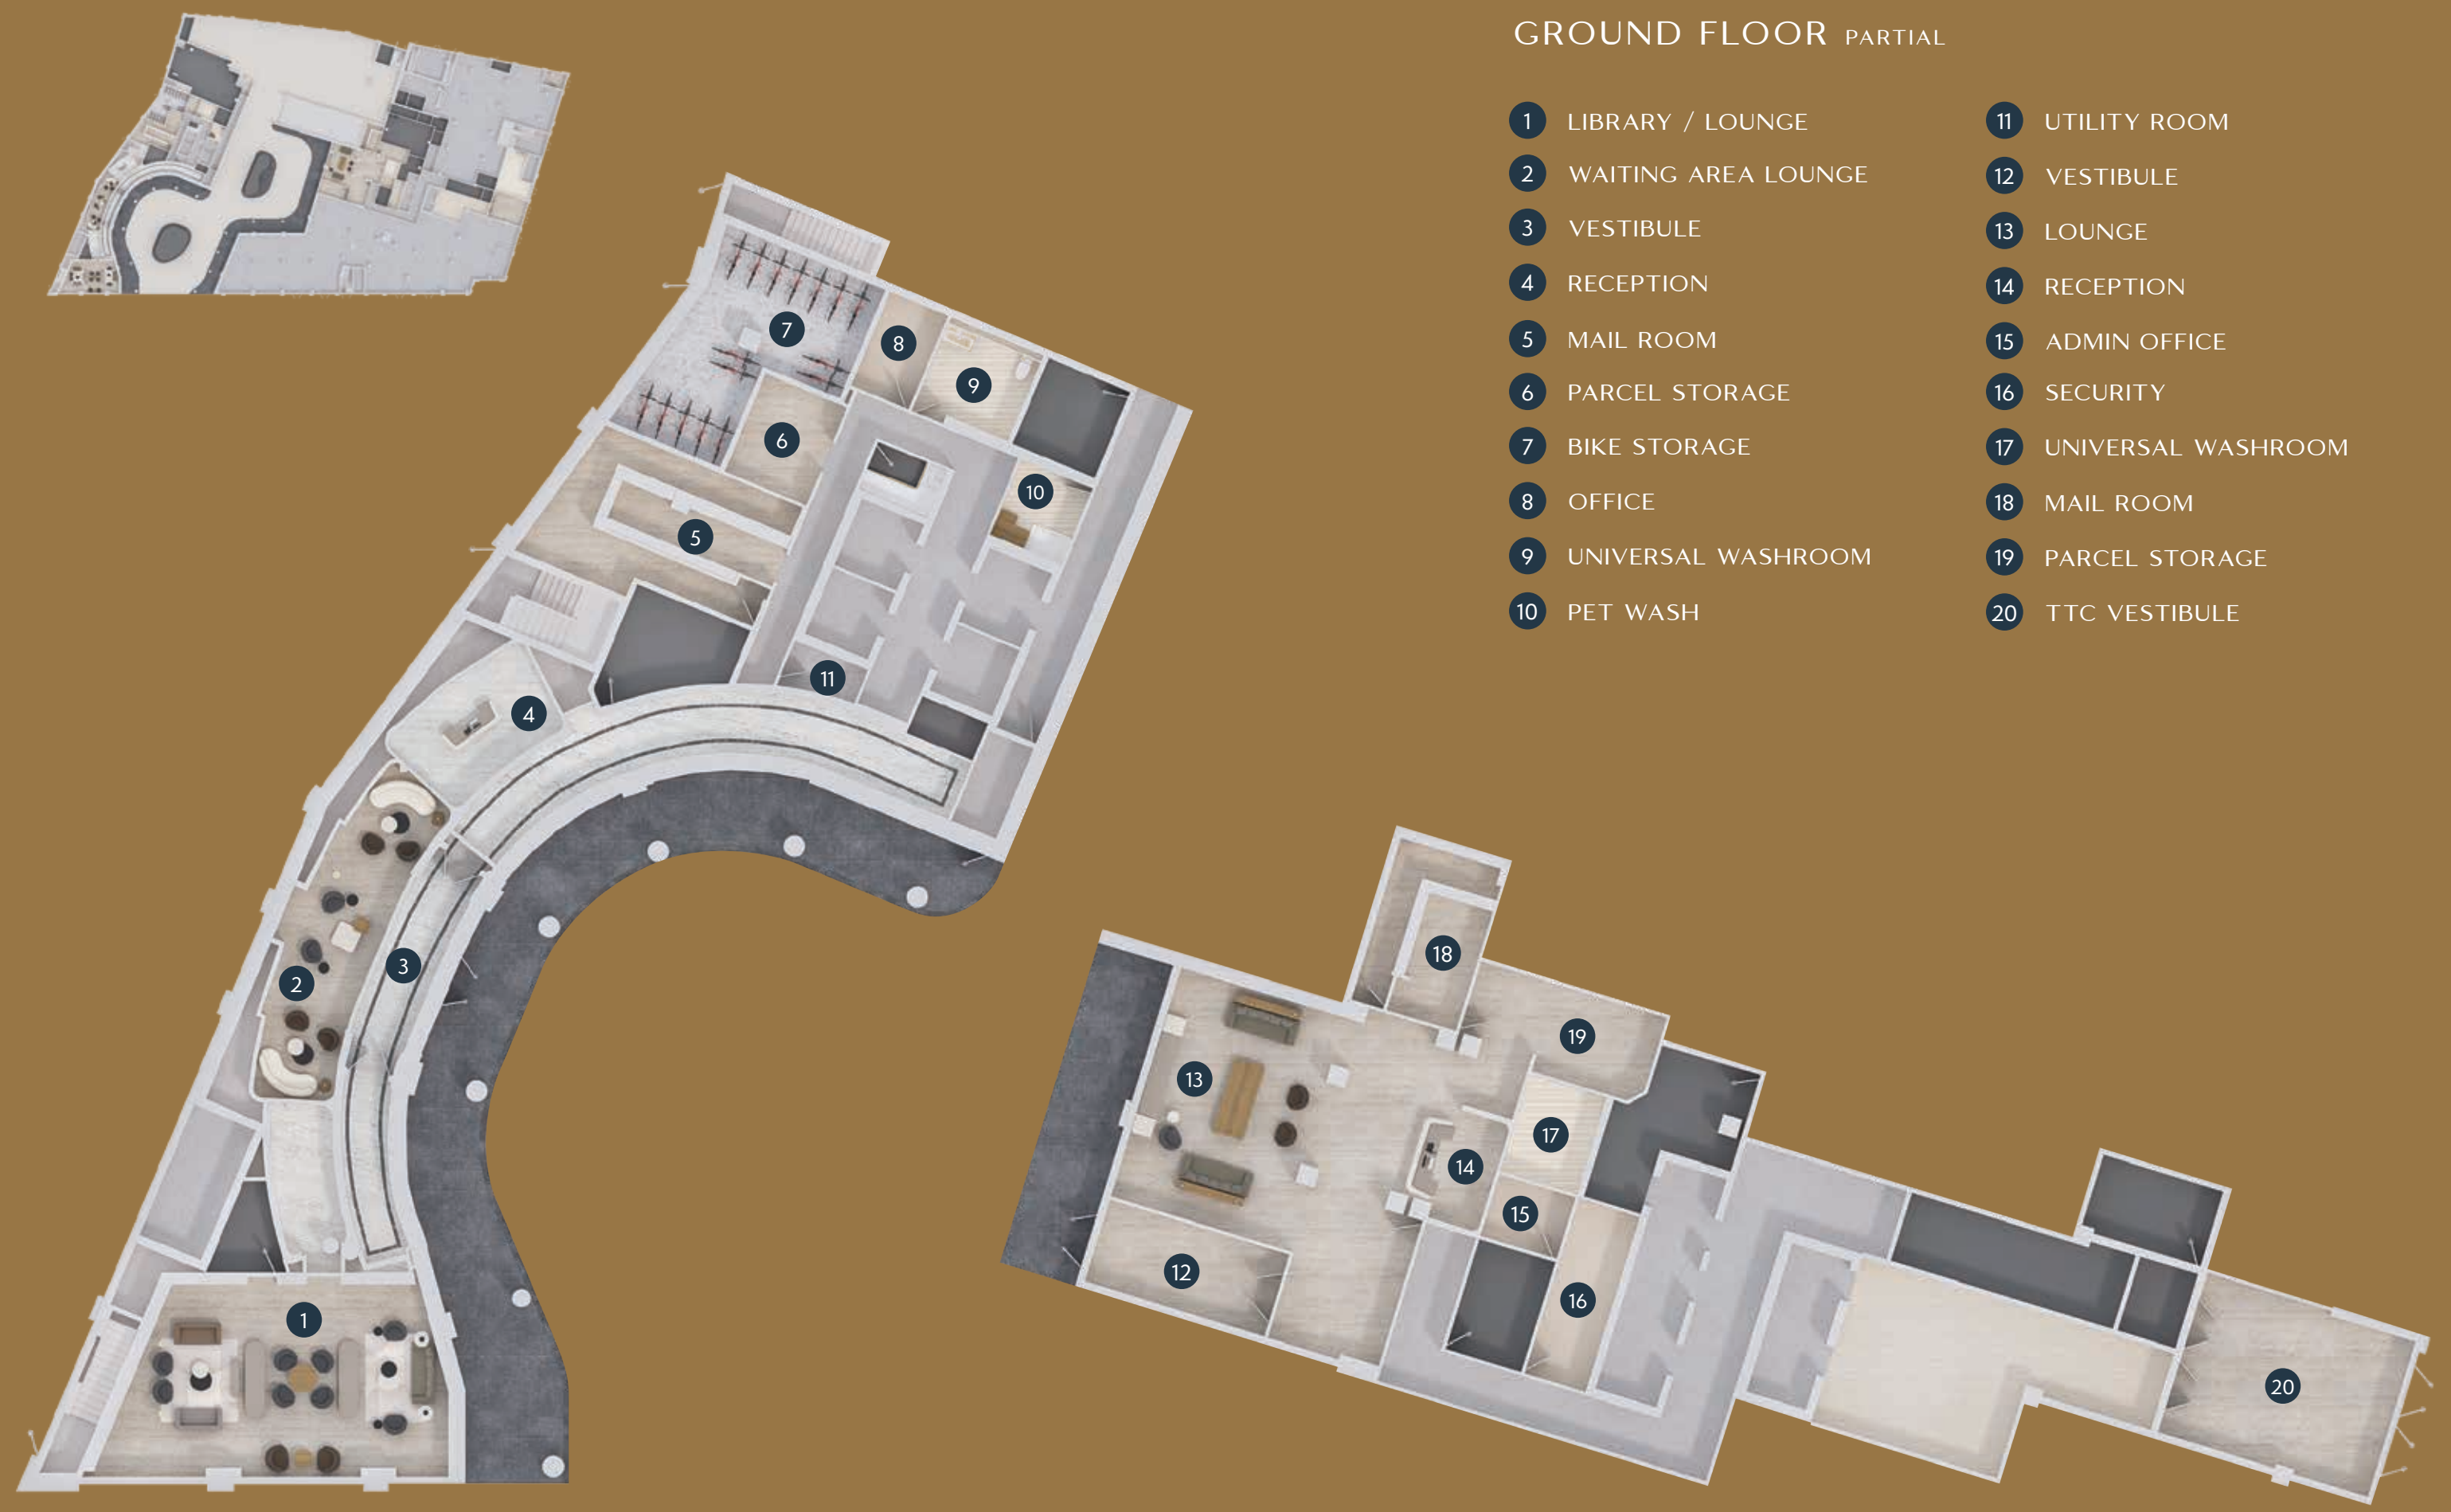

GROUND FLOOR PARTIAL

- 1 LIBRARY / LOUNGE
- 2 WAITING AREA LOUNGE
- 3 VESTIBULE
- 4 RECEPTION
- 5 MAIL ROOM
- 6 PARCEL STORAGE
- 7 BIKE STORAGE
- 8 OFFICE
- 9 UNIVERSAL WASHROOM
- 10 PET WASH
- 11 UTILITY ROOM
- 12 VESTIBULE
- 13 LOUNGE
- 14 RECEPTION
- 15 ADMIN OFFICE
- 16 SECURITY
- 17 UNIVERSAL WASHROOM
- 18 MAIL ROOM
- 19 PARCEL STORAGE
- 20 TTC VESTIBULE

MEZZANINE PARTIAL

- 1 YOGA STUDIO
- 2 DANCE STUDIO
- 3 PRIVATE TRAINING
- 4 STORAGE
- 5 LOUNGE
- 6 GYM
- 7 INFRARED SAUNA
- 8 SALT TREATMENT ROOM
- 9 STORAGE
- 10 GOLF SIMULATOR ROOM WITH BAR
- 11 LOUNGE WITH KITCHENETTE
- 12 MAHJONG ROOM
- 13 GOLF SIMULATOR ROOM WITH BAR
- 14 WASHROOM
- 15 UNIVERSAL WASHROOM
- 16 TREATMENT ROOM
- 17 LOCKER / WASHROOM
- 18 STEAM ROOM
- 19 GUEST SUITES

A modern rooftop terrace featuring a large circular pergola with a central fire pit. The fire pit is a dark, circular structure with a glass enclosure, containing a bed of stones and a fire. The pergola is supported by several thick, light-colored concrete pillars. The floor is made of light-colored stone tiles. In the background, there are concrete planters with green shrubs and a set of stairs leading to another level of the terrace. The sky is a soft, hazy blue, suggesting dusk or dawn. The overall design is clean, minimalist, and functional.

- 4 LOUNGE
- 5 PRIVATE DINING WITH KITCHEN
- 6 UNIVERSAL WASHROOM

SERENE AND SOCIAL, FIND YOUR
PLACE IN THE SUN SURROUNDED BY
BREATHTAKING VIEWS.

RENDERING IS ARTIST'S CONCEPT

MEET UP WITH FRIENDS IN THIS STYLISH LOUNGE TO PRACTICE YOUR SWING ON A GOLF SIMULATOR, THEN SHARE DRINKS AT THE BAR WHILE OVERLOOKING VIEWS OF THE DON VALLEY GOLF COURSE.