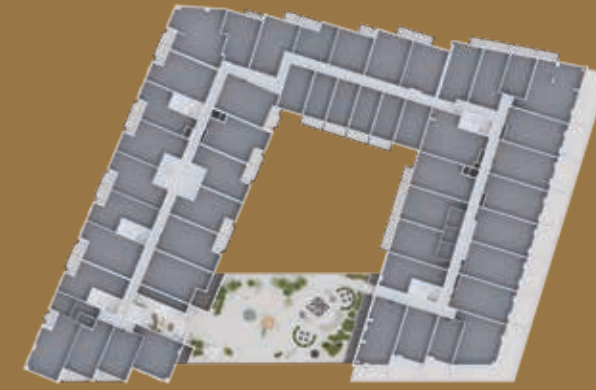

A modern rooftop terrace featuring a large circular pergola with a central fire pit. The fire pit is a dark, circular structure with a glass enclosure, containing a bed of stones and a fire. The pergola is supported by several thick, light-colored concrete pillars. The floor is made of light-colored stone tiles. In the background, there are concrete planters with green shrubs and a set of stairs leading to another level of the terrace. The sky is a soft, hazy blue, suggesting dusk or dawn. The overall design is clean, minimalist, and functional.

GATHER AROUND THE FIRE PIT AND
SHARE A SOCIAL SIP WITH FRIENDS
OR HOST AN AL FRESCO MEAL
UNDER THE STARS MADE EASY WITH
BBQ STATIONS, AN OUTDOOR PREP
KITCHEN, AND DINING LOUNGE.

LEVEL 5 PARTIAL

OUTDOOR

- 1 ALL AGES GAME AREA
- 2 TODDLER AREA
- 3 KIDS PLAY
- 4 SEATING AREA

INDOOR

- 5 KIDS PLAY
- 6 UNIVERSAL WASHROOM

LEVEL 9 PARTIAL

- 1 PRIVATE DINING WITH BBQ
- 2 CABANA WITH BBQ
- 3 LOUNGE

LEVEL 10 PARTIAL

OUTDOOR

- 1 POOL
- 2 FIRE PIT
- 3 OUTDOOR DINING WITH BBQ

INDOOR

- 4 LOUNGE
- 5 PRIVATE DINING WITH KITCHEN
- 6 UNIVERSAL WASHROOM

SERENE AND SOCIAL, FIND YOUR
PLACE IN THE SUN SURROUNDED BY
BREATHTAKING VIEWS.

RENDERING IS ARTIST'S CONCEPT

MEET UP WITH FRIENDS IN THIS STYLISH LOUNGE TO PRACTICE YOUR SWING ON A GOLF SIMULATOR, THEN SHARE DRINKS AT THE BAR WHILE OVERLOOKING VIEWS OF THE DON VALLEY GOLF COURSE.